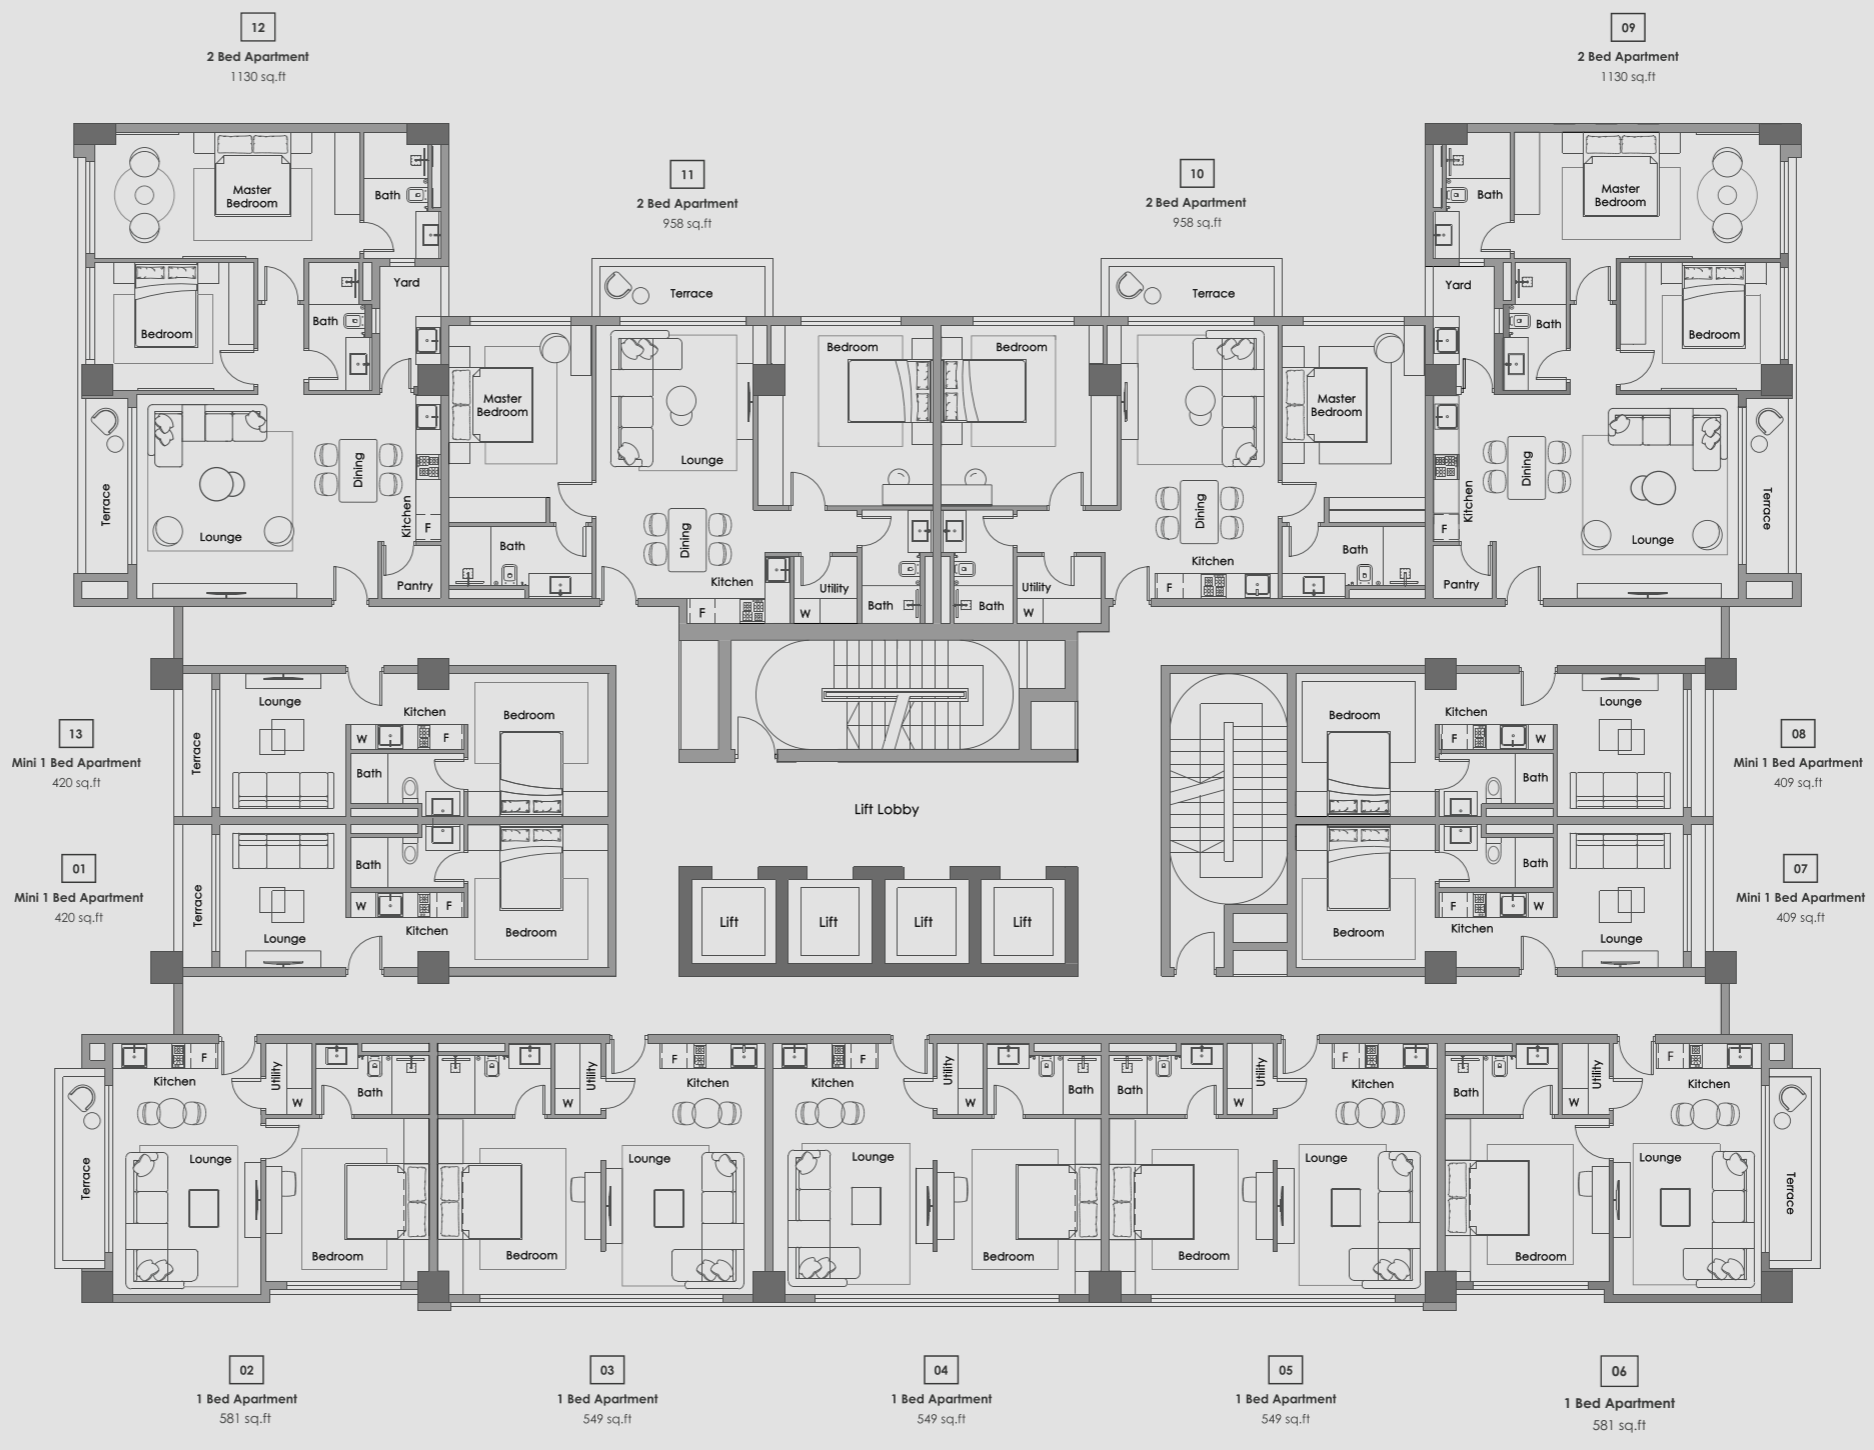

Resident Access

Kasuku Road

Retail Access

Lenana Road

12
2 Bed Apartment
1130 sq.ft

09
2 Bed Apartment
1130 sq.ft

11
2 Bed Apartment
958 sq.ft

10
2 Bed Apartment
958 sq.ft

13
Mini 1 Bed Apartment
420 sq.ft

08
Mini 1 Bed Apartment
409 sq.ft

01
Mini 1 Bed Apartment
420 sq.ft

07
Mini 1 Bed Apartment
409 sq.ft

02
1 Bed Apartment
581 sq.ft

03
1 Bed Apartment
549 sq.ft

04
1 Bed Apartment
549 sq.ft

05
1 Bed Apartment
549 sq.ft

06
1 Bed Apartment
581 sq.ft